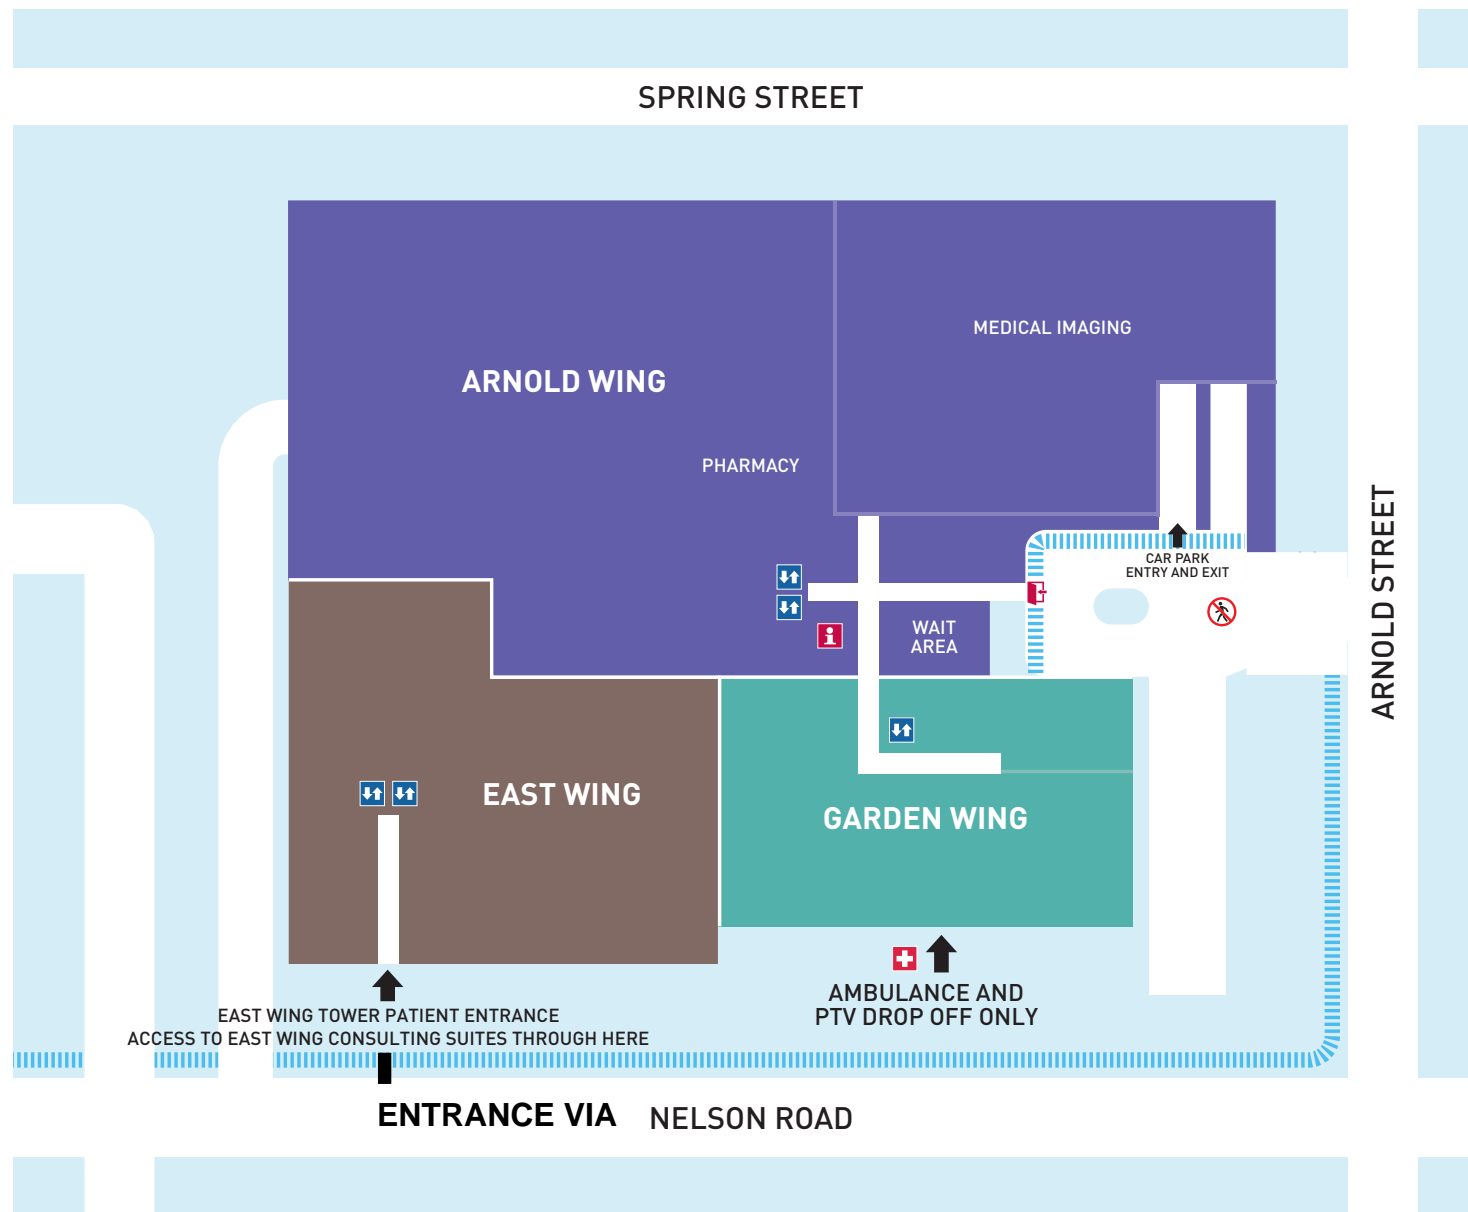

Epworth Eastern East Wing Tower Consulting Suite access

Pedestrian access

Access to the Epworth Eastern East Wing Tower Consulting Suites is via the Nelson Road entrance to the hospital. This is pedestrian-only access.

The East Wing lifts are accessible through the front foyer and to the left. The East Wing floors accessible will be, Ground and Levels 9–14.